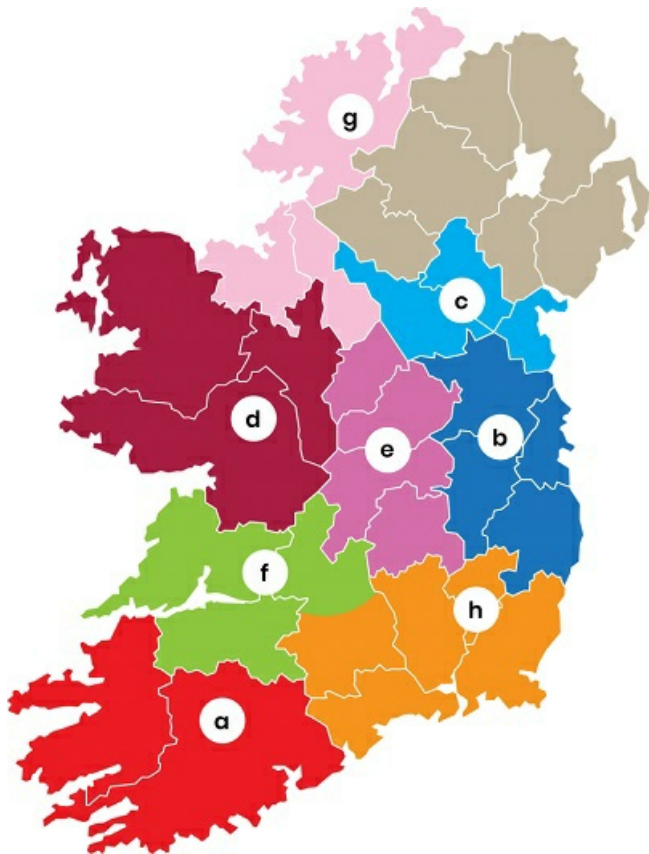

We have a network of communities around the country which provide assistance, advice and support to people in their local areas. Please follow the link below to the website of the Simon Community in your county, and you will find the information and contacts details of the supports available in your area.

f

- [Mid West Simon \(http://www.midwestsimon.ie\)](http://www.midwestsimon.ie)
Clare : Limerick : North Tipperary
[Get Help \(http://www.midwestsimon.ie/contact/\)](http://www.midwestsimon.ie/contact/)

g

- [North West Simon \(https://www.northwestsimon.ie\)](https://www.northwestsimon.ie)
Donegal : Sligo : Leitrim
[Get Help \(https://www.northwestsimon.ie/get-help-to-avoid-homelessness/\)](https://www.northwestsimon.ie/get-help-to-avoid-homelessness/)

h

- [South East Simon \(http://www.southeastsimon.ie/\)](http://www.southeastsimon.ie/)
Carlow : Kilkenny : South Tipperary : Waterford : Wexford
[Get Help \(http://www.southeastsimon.ie/\)](http://www.southeastsimon.ie/)